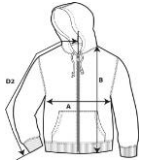

**GILDAN®**

**18600**

**Heavy Blend Adult Full Zip Hooded Sweatshirt**

**DETAILS**

**Weight** 271.0 G/SqM (White 257 G/SqM)  
**Content** 50% Cotton, 50% Polyester  
**Yarn Count** 22/1  
**Features** Air jet yarn = softer feel and reduced pilling  
 Unlined hood with colour-matched drawcord  
 Tear away label  
 Metal zipper  
 Overlapped fabric across zipper allows full front printing  
 Pouch pockets  
 Twin needle stitching at shoulder, armhole, neck, waistband and cuffs  
 1 x 1 rib with spandex  
 Quarter-turned to eliminate Centre crease  
**Sizes** S-5XL  
**Case Packs** S - 3XL 24 PIECES  
 4XL - 5XL 12 PIECES  
**Colours** 18  
**SKU's** 108

**SPECIFICATIONS**

	Tol-	Tol+	S	M	L	XL	2XL	3XL	4XL	5XL
<b>Centimeters</b>										
<b>Chest (A)</b>	2.540	2.540	48.895	53.975	59.055	64.135	69.215	74.295	79.375	81.915
<b>Length from HPS (B)</b>	2.540	2.540	68.580	71.120	73.660	76.200	78.740	81.280	83.820	86.360
<b>Sleeve length (Centre back) (D2)</b>	2.540	2.540	85.090	87.630	90.170	92.710	95.250	97.790	100.330	102.870
<b>Inches</b>										
<b>Chest (A)</b>	1.000	1.000	19.250	21.250	23.250	25.250	27.250	29.250	31.250	32.250
<b>Length from HPS (B)</b>	1.000	1.000	27.000	28.000	29.000	30.000	31.000	32.000	33.000	34.000
<b>Sleeve length (Centre back) (D2)</b>	1.000	1.000	33.500	34.500	35.500	36.500	37.500	38.500	39.500	40.500