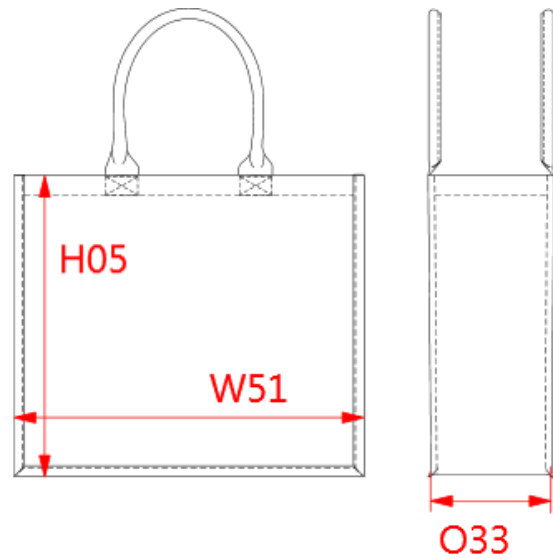

REFERENCE : KI0219

SIZES : U

COMPOSITION :

Main fabric : Jute laminated PU backing 100% Jute

TECHNICAL DETAIL :

PU laminated backing

ARTICLE WEIGHT :

270 gr/pc

MEASUREMENT	
Description	U
H05 Hauteur totale / Total height	35
W51 Total width	42
O33 Deep of bottom part	15

PACKING	
Box	50 pcs / box U => L:44cm W:37cm H:55cm GW:14,5kg NW:13,5kg

COLORS	PANTONE SERIGRAPHIE
Capuccino	438C
Lime	367C
Midnight Blue	7547C
Saffron	172C
Turquoise	320C
Wine	1955C
Natural	7534C
Black	Black
Fuchsia	7425C
Yellow	109C
Cool grey	Cool gray 1C
Light marsala	7613C
Plum violet	521C
White	White
Natural / Gold	7534C / -
Black / Silver	Black / 877C
Cherry red / Gold	7427C / -